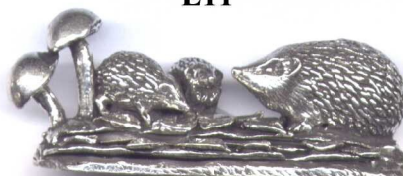

Mini Sculptures by A R Brown

An exquisite range of three dimensional, miniature collectables. This range is proving very popular and more designs are being added over the next year, please enquire for the latest additions

E1

E2

E3

E4

E5

E6

E7

E9

E10

E11

E12